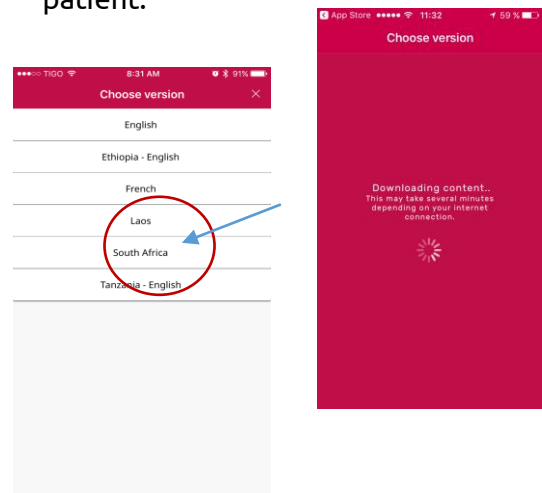

GUIDE TO DOWNLOAD THE SAFE DELIVERY APP Google Play

A. Open your Google Play App.

B. Enter "Safe Delivery".

C. Find the Safe Delivery App, and select for download.

D. Select "Accept" to continue installing the app:

E. Once downloaded, you can find the app on your phone. Look for the icon and open the app.

F. Select the South Africa version you wish to download. This may take several minutes – please be patient.

- G. Click “Accept” to continue and then “Next” till you reach the “User profile questions”: