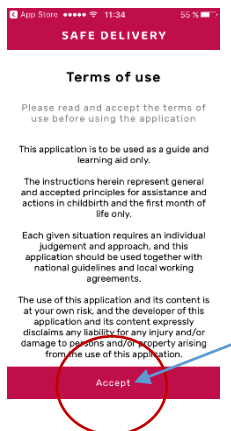

GUIDE TO DOWNLOAD THE SAFE DELIVERY APP Google Play

A. Open your Google Play App.

B. Enter "Safe Delivery".

C. Find the Safe Delivery App, and select for download.

D. Select "Accept" to continue installing the app:

E. Once downloaded, you can find the app on your phone. Look for the icon and open the app.

F. Select the South Africa version you wish to download. This may take several minutes – please be patient.

- G. Click “Accept” to continue and then “Next” till you reach the “User profile questions”: