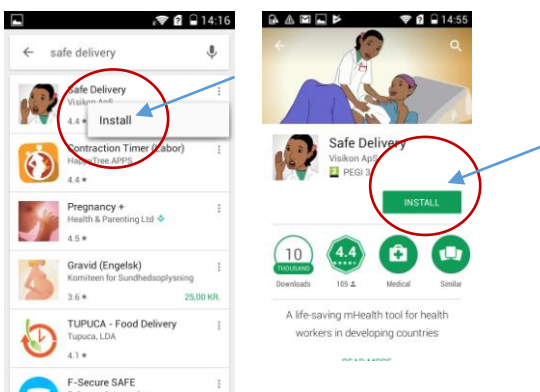

GUIDE TO DOWNLOAD THE SAFE DELIVERY APP Google Play

A. Open your Google Play App.

B. Enter "Safe Delivery".

C. Find the Safe Delivery App, and select for download.

D. Select "Accept" to continue installing the app:

E. Once downloaded, you can find the app on your phone. Look for the icon and open the app.

F. Select the South Africa version you wish to download. This may take several minutes – please be patient.

- G. Click “Accept” to continue and then “Next” till you reach the “User profile questions”: