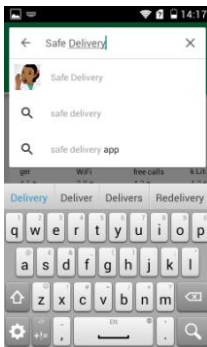

GUIDE TO DOWNLOAD THE SAFE DELIVERY APP Google Play

A. Open your Google Play App.

B. Enter "Safe Delivery".

C. Find the Safe Delivery App, and select for download.

D. Select "Accept" to continue installing the app:

E. Once downloaded, you can find the app on your phone. Look for the icon and open the app.

F. Select the South Africa version you wish to download. This may take several minutes – please be patient.

- G. Click “Accept” to continue and then “Next” till you reach the “User profile questions”: