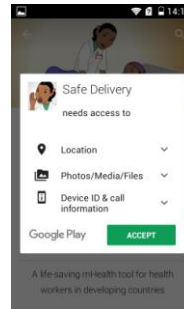

GUIDE TO DOWNLOAD THE SAFE DELIVERY APP Google Play

A. Open your Google Play App.

B. Enter "Safe Delivery".

C. Find the Safe Delivery App, and select for download.

D. Select "Accept" to continue installing the app:

E. Once downloaded, you can find the app on your phone. Look for the icon and open the app.

F. Select the South Africa version you wish to download. This may take several minutes – please be patient.

- G. Click “Accept” to continue and then “Next” till you reach the “User profile questions”: